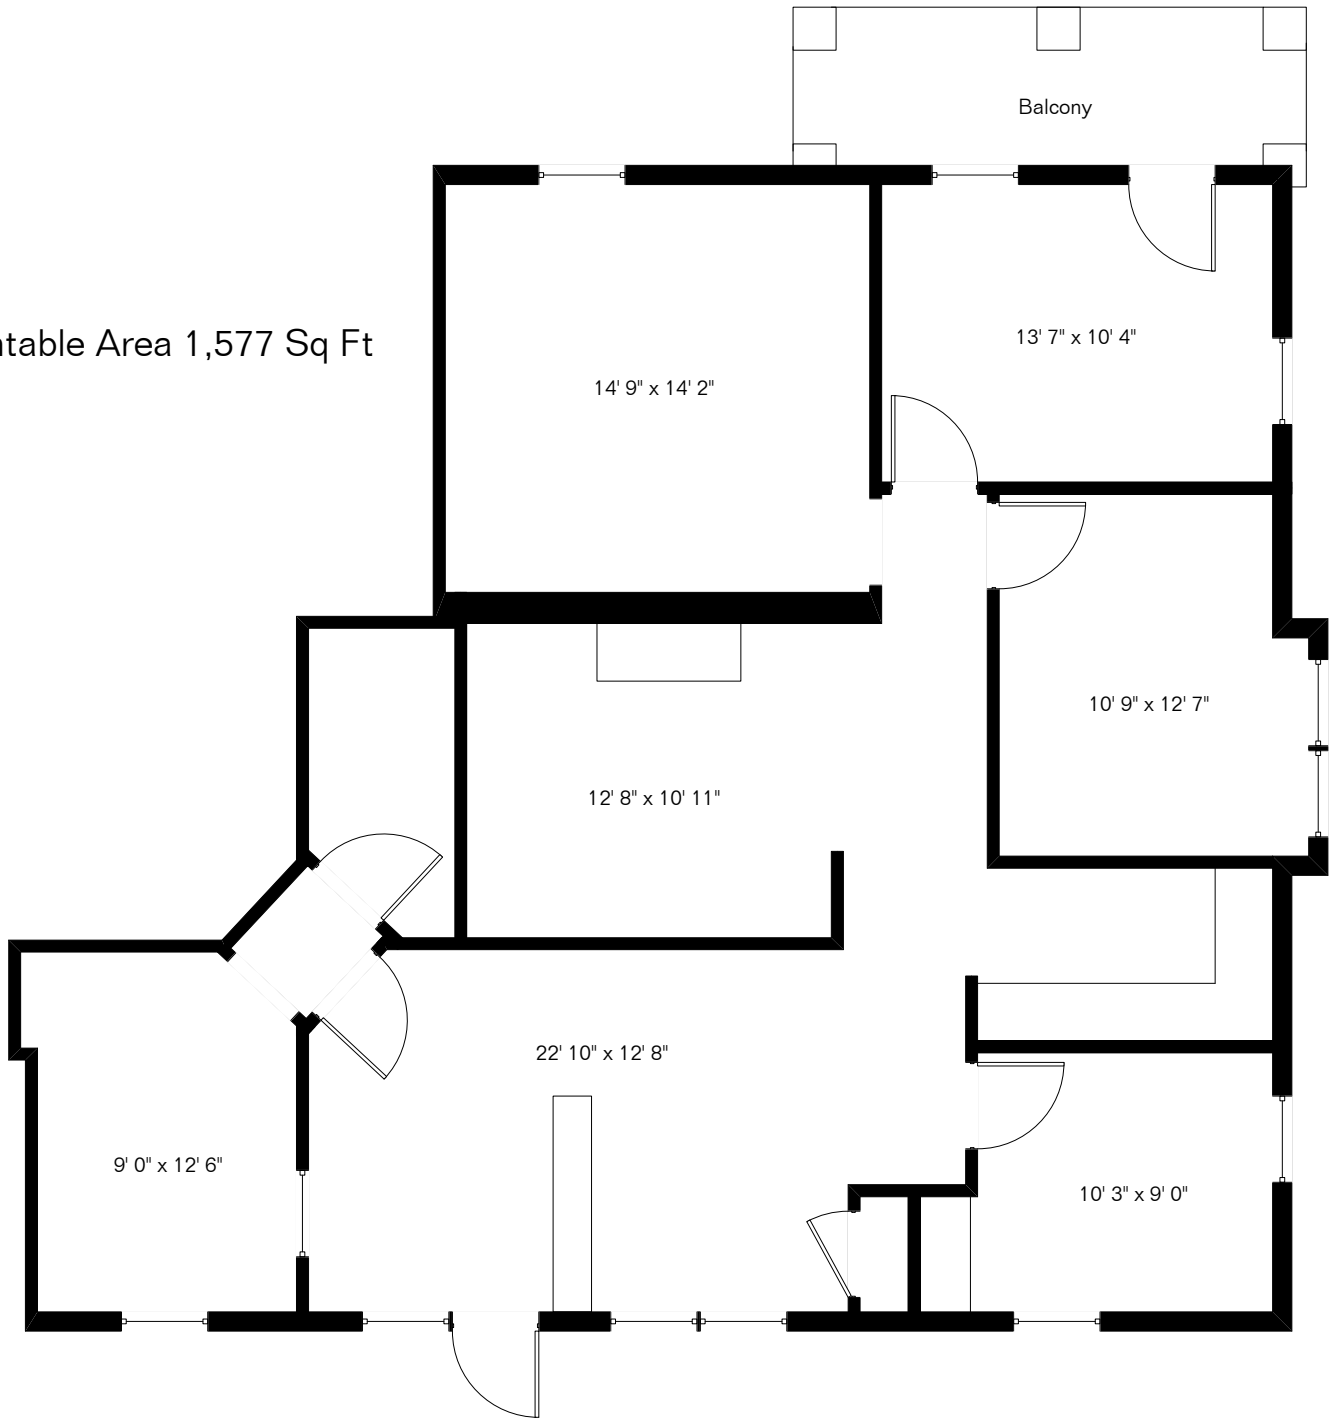

The square footages and room size information are deemed to be reliable but are not guaranteed and should be independently verified.

326 S Wilmot Rd Unit B-230

Rentable Area 1,577 Sq Ft

Site Visit November 2006

0 ft. 6 ft. 10 ft. 20 ft.

Copyright 2006 Floor Plans First! LLC
All Rights Reserved.

www.FloorPlansFirst.com

Toll Free (877) 887-1500

Voice (520) 881-1500

Fax (520) 791-7701

Floor Plans First!
See the Floor Plan First